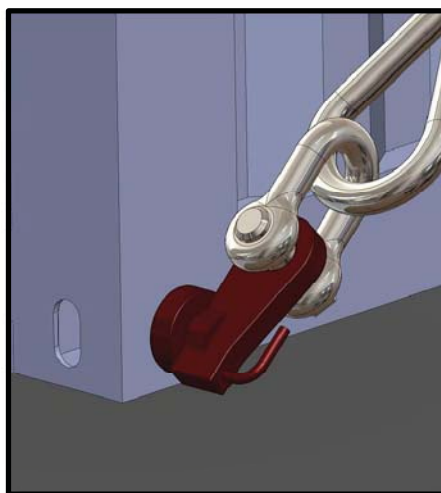

TEC Container Component
GE-34C

S.W.L. = 35T

For lifting of all
ISO Containers.

TEC CONTAINER S.A.

Tel: + 34 91 302 16 38
Fax: + 34 91 766 42 79
tecontainer@tecontainer.com
<http://www.tecontainer.com>

CONTAINER LIFTING EQUIPMENT